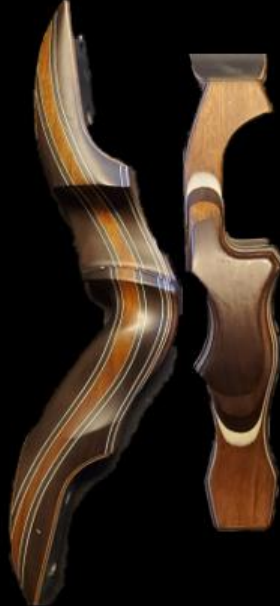

Covert Hunter Risers

Please contact carol@borderbows.com or ann@borderbows.com for further information

17 Inch Risers

SN1272
Left Hand

All Shedua, Phenolic Overlay.

SN1575
Left Hand

Indonesian Rosewood outers, Shedua Inners.

SN1270
Left Hand

Wenge Outers, Shedua Inners.

SN5612
Left Hand

Phenolic outers, Shedua Inners.
Carbon Overlays, Larger Grip Size.

SN8790
Right Hand
All Shedua, Phenolic Overlay.

SN9176
Right Hand
Phenolic outers, Shedua Inners.